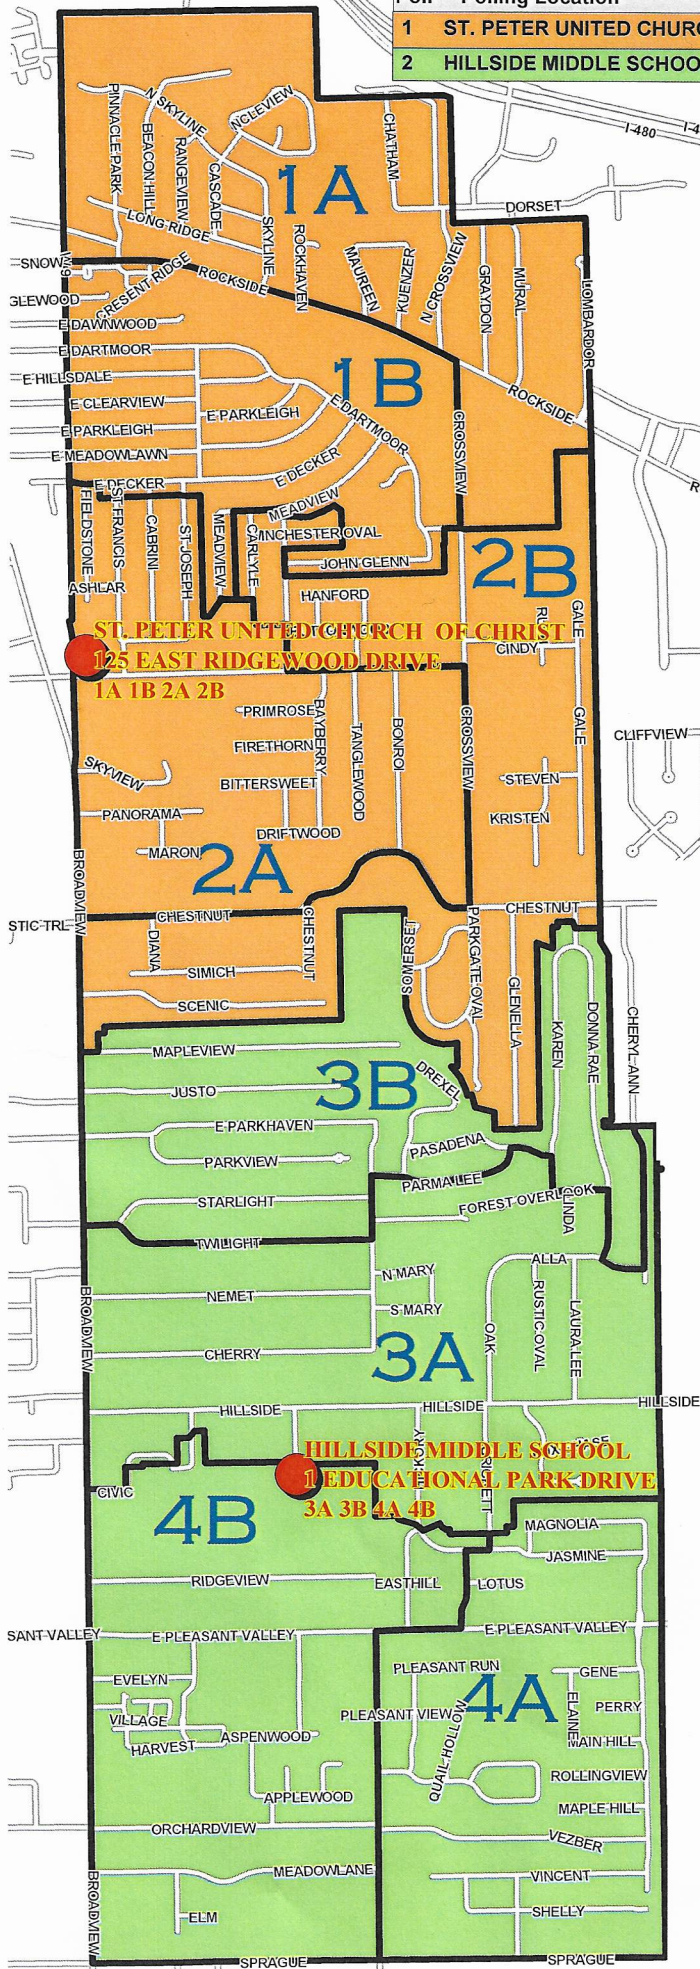

Poll	Polling Location	Address	Precincts
1	ST. PETER UNITED CHURCH OF CHRIST	125 E RIDGEWOOD DR	1A 1B 2A 2B
2	HILLSIDE MIDDLE SCHOOL	1 EDUCATIONAL PARK DR	3A 3B 4A 4B

Seven Hills